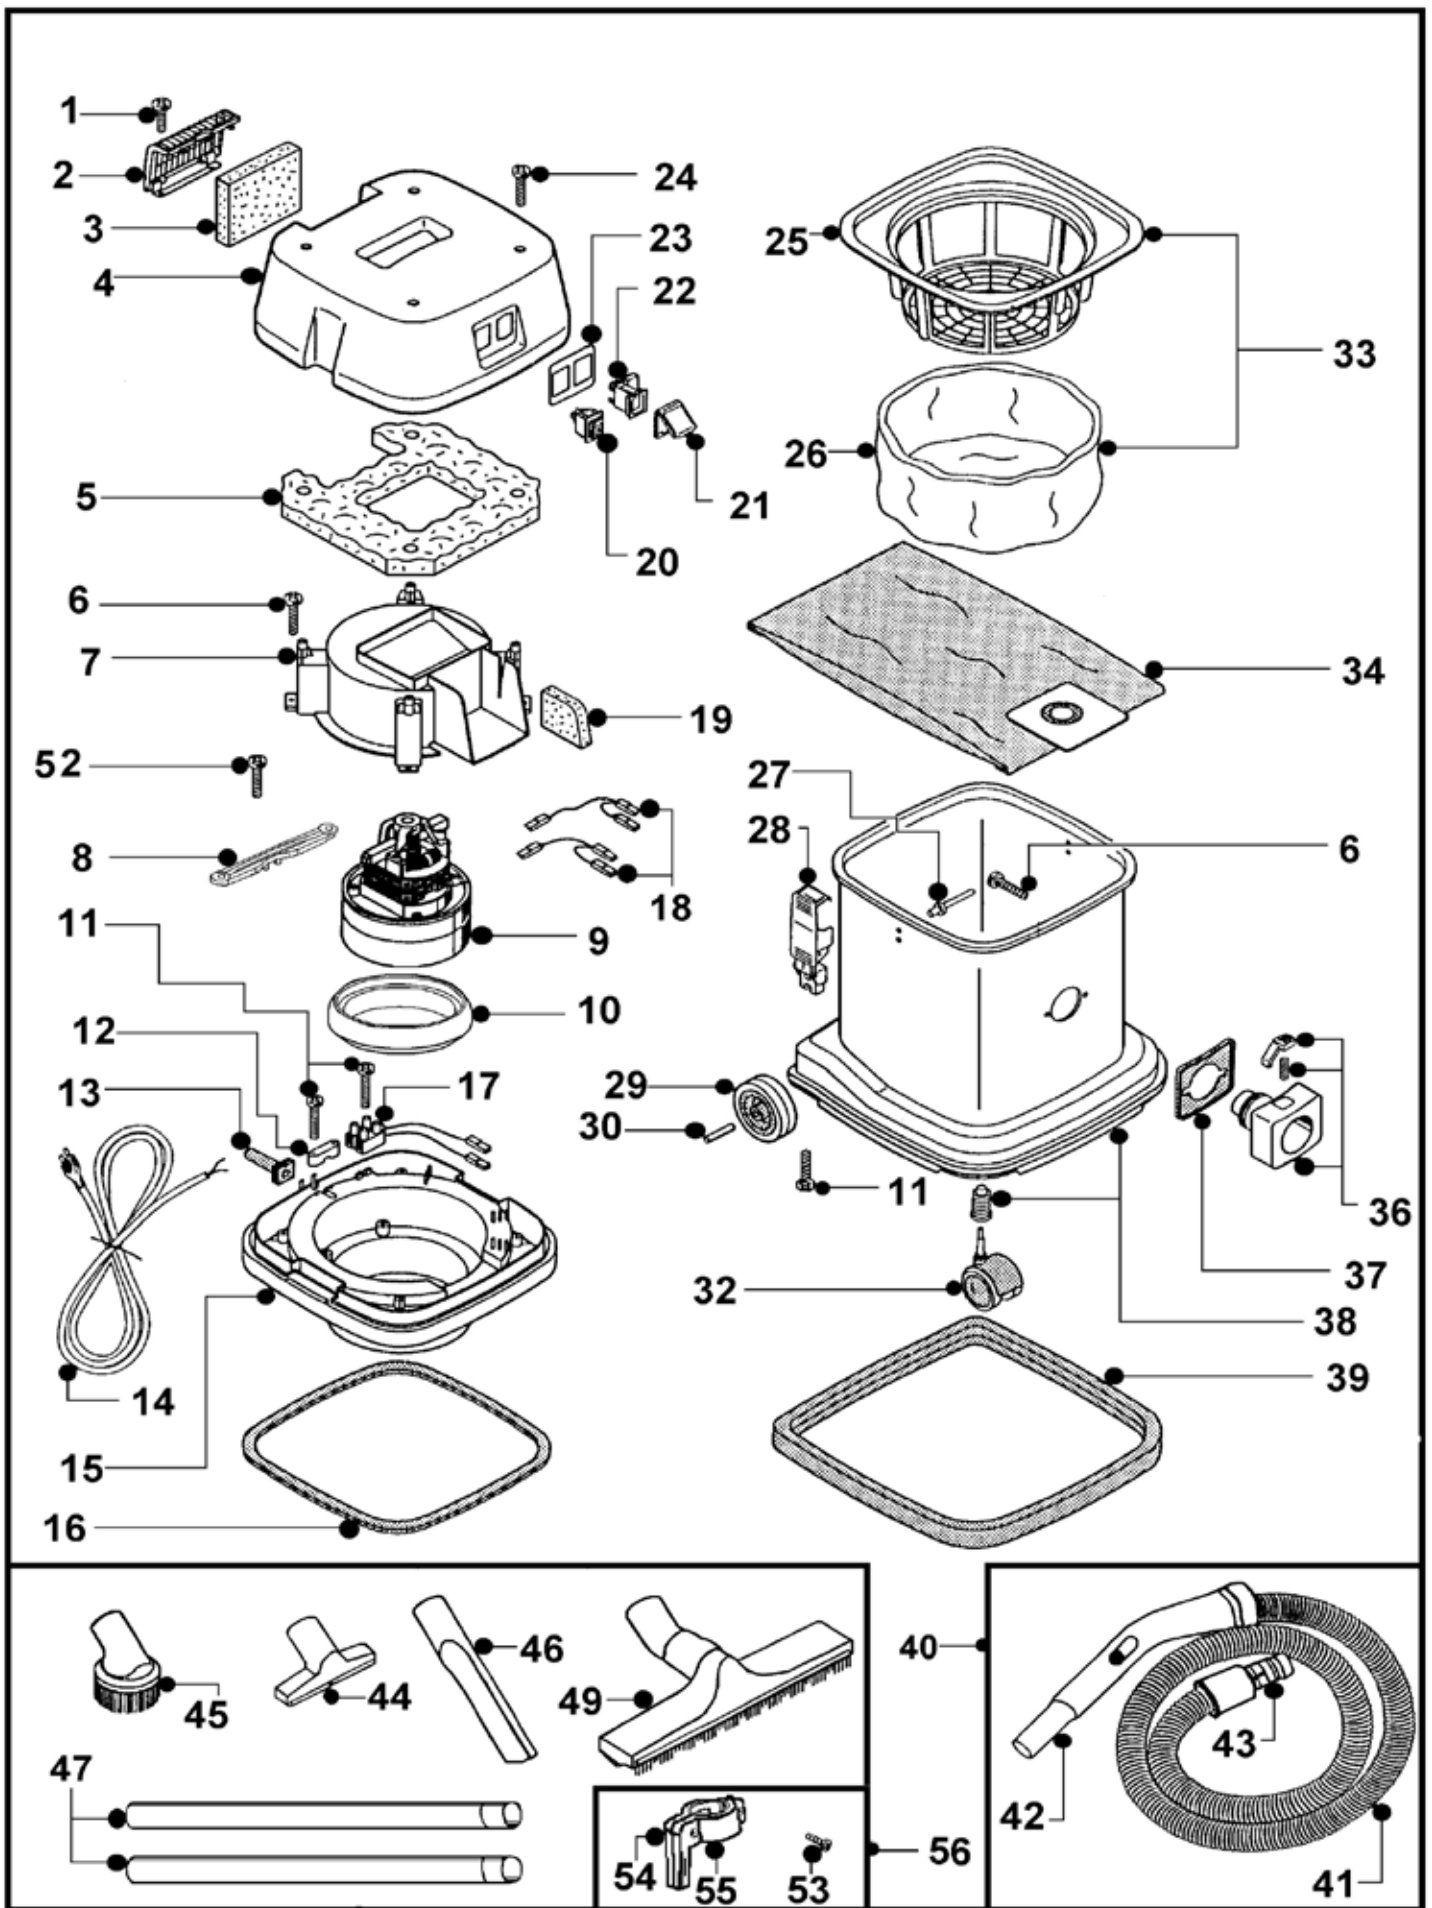

HBCOM-AS5
Complete
Hose

ME-AS5
Machine End

GH6595000
Polyester Filter
Set

GH2206410
Motor Housing/
Cover

GH2501925
Motor Fixation

GH2506232
On/Off
Power Switch

GH2508591
Screw

GH2508833
Rivet

VBUT-31
Motor

AF1000
Paper Dust
Bag

HYPERVAC AS5 SPARE PARTS

**HYPERVAC AS5 USES
32mm RODS & FLOOR
ATTACHMENTS**

HYPERVAC AS5 PARTS BREAKDOWN